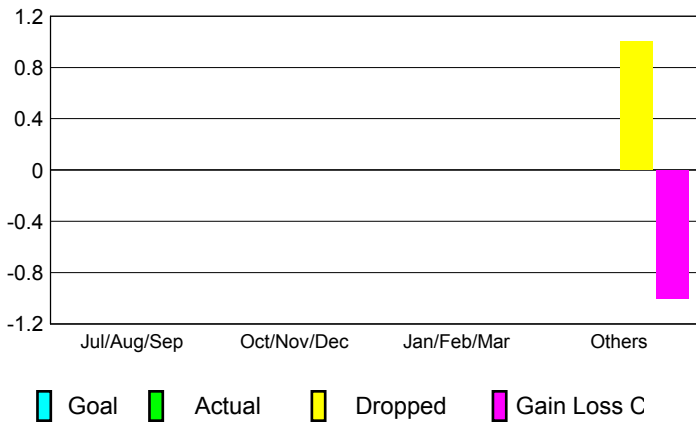

GMT: **HOWARD LEE**

Location: **TURKEY**

GMT CA: **4**

CLUBS

Month	New Club Goal	Actual New Clubs	Actual Dropped Clubs	Gain/Loss of Clubs
2012-2013				
Jul/Aug/Sep	0	0	0	0
Oct/Nov/Dec	0	0	0	0
Jan/Feb/Mar	0	0	0	0
Apr/May/June	0	0	1	-1
Totals	0	0	1	-1

Club Results 2012-2013

Goal, New, Dropped, Gain/Loss

MEMBERSHIP

Month	Net Memb Goal	Actual New Memb	Actual Dropped Memb	Gain/Loss of Memb
2012-2013				
Jul/Aug/Sep	0	0	4	-4
Oct/Nov/Dec	0	21	23	-2
Jan/Feb/Mar	0	28	14	14
Apr/May/June	0	114	139	-25
Totals	0	163	180	-17