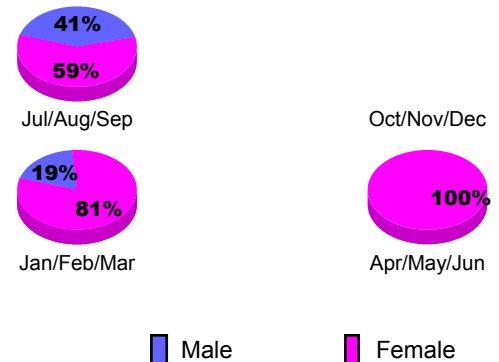

Membership Results 2012-2013

Goal, New, Dropped, Gain/Loss

YTD Status Quo Clubs 2012-2013

Status Quo Clubs Compared to Status Quo Members

Gender Comparison 2012-2013

Club Gain/Loss 2012-2013

Membership Gain/Loss 2012-2013