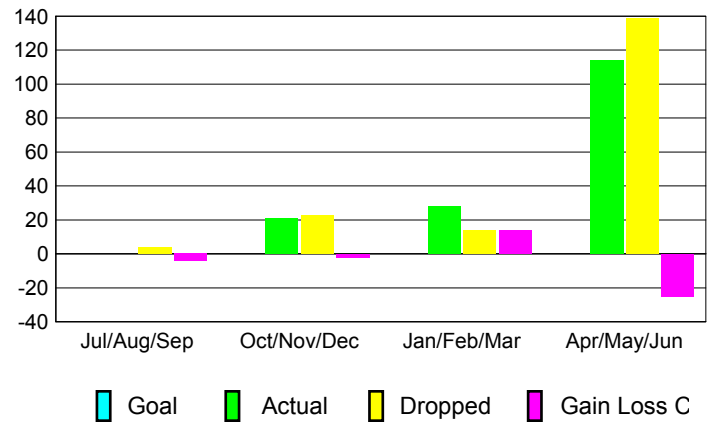

GMT: **HOWARD LEE**

Location: **TURKEY**

GMT CA: **4**

CLUBS

Month	New Club Goal	Actual New Clubs	Actual Dropped Clubs	Gain/Loss of Clubs
2012-2013				
Jul/Aug/Sep	0	0	0	0
Oct/Nov/Dec	0	0	0	0
Jan/Feb/Mar	0	0	0	0
Apr/May/June	0	0	1	-1
Totals	0	0	1	-1

Club Results 2012-2013

Goal, New, Dropped, Gain/Loss

MEMBERSHIP

Month	Net Memb Goal	Actual New Memb	Actual Dropped Memb	Gain/Loss of Memb
2012-2013				
Jul/Aug/Sep	0	0	4	-4
Oct/Nov/Dec	0	21	23	-2
Jan/Feb/Mar	0	28	14	14
Apr/May/June	0	114	139	-25
Totals	0	163	180	-17

Membership Results 2012-2013

Goal, New, Dropped, Gain/Loss

YTD Status Quo Clubs 2012-2013

Status Quo Clubs Compared to Status Quo Members

Gender Comparison 2012-2013

Club Gain/Loss 2012-2013

Membership Gain/Loss 2012-2013